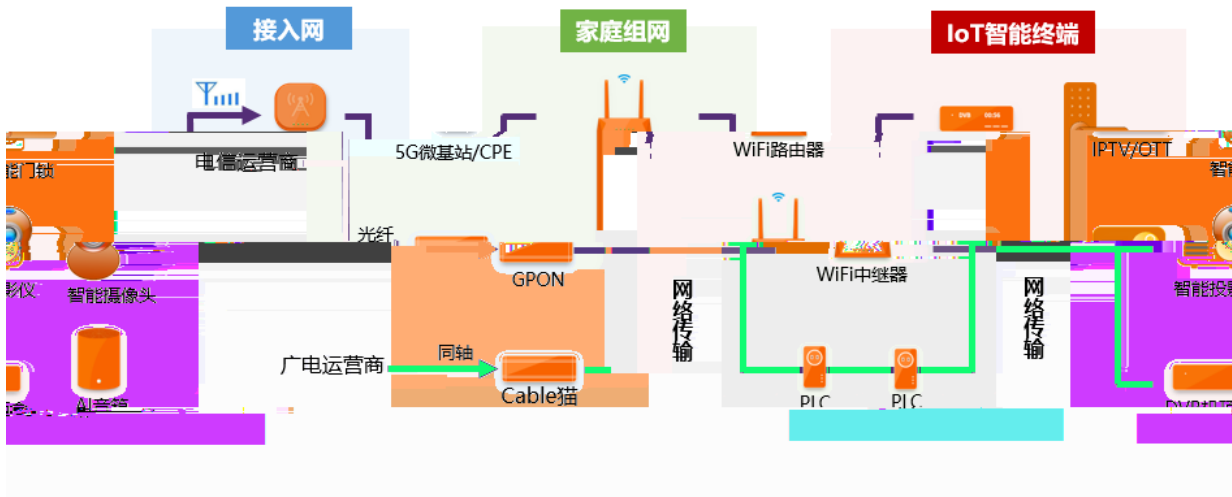

GPON	CableModem	Wi-Fi	Wi-Fi
PLC	G.hn PLC			
5G	5G		5G	
IoT		IoT		
3 LED				
2011	LED		LED	
	LED			
LED				
	LED			
2020			50-60	4
			2021	5 4
	+			PSS LED
LED				
LED	LED			
		LED		
			LED	
				LED
	LED	LED	Mini LED	
			P0.6~1.0	Mini LED
Micro LED